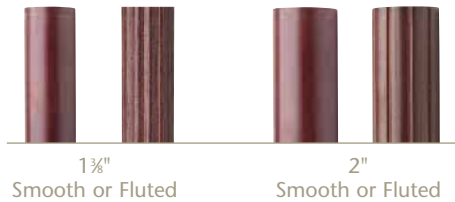

WOOD TRENDS®

Kirsch
re

FEATURED HERE *Kirsch Wood Trends® drapery hardware in an elegant Mahogany finish with Charleston finials.*

Kirsch's reputation for quality and elegance was built on Wood Trends. These classic styles in rich colors and subtle grains complement wood furniture finishes and architectural details, allowing for a totally original design statement. With a wide assortment of components such as elbow brackets, swivel sockets and holdbacks, Wood Trends is not only timely but also functional.

Legend

bg	bag	lb	pound
bx	box	pk	pack
ea	each	pr	pair
ft	feet	rl	roll
kt	kit		

Collection Overview

- 1 3/8" and 2" Wood Trends® Collection
- Coordinates with existing wood furnishings in the home
- Mix and match poles and finials to create the desired look
- Designed for use with pinch pleat, rod pocket, tab top, tie top and grommet draperies along with bay or corner treatments

Pole Sizes (available in 4 ft., 6 ft., 8 ft. and 12 ft. lengths)

Finishes*

Finials

Accessories

Brackets & Supports

End Caps

Rings

Connector