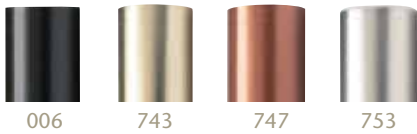

2006 Award
Winner

Legend

bg	bag	lb	pound
bx	box	pk	pack
ea	each	pr	pair
ft	feet	rl	roll
kt	kit		

Collection Overview

- 1 3/8" decorative rod collection available in both telescoping and stationary poles
- Encourages self-expression with contemporary lines and unique designs
- Eclectic materials invite your own personal inspiration
- Designed for use with pinch pleat, rod pocket, tab top, tie top and grommet draperies along with bay or corner treatments

Pole Sizes (available telescoping or stationary)

Finishes*

Finials

Accessories

Brackets

End Caps

Rings

Holdbacks