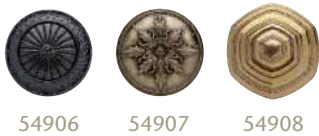

# METAL ACCESSORIES

Kirsch  
*re*

FEATURED HERE *Kirsch Metal Accessories Wexford Medallions in a soft Black finish.*

Kirsch's new decorative Metal Accessories can transform the everyday into an expression that is unique and personal. Inspired by neo-classical and American influences, the collection's various components — Medallions and Knobs, Holdback Extensions, End Caps and Swivels Sockets — can function alone or in pleasant harmony with other Kirsch collections like Estate Ultra™ and Studio Coordinates®. Six designs, five finishes, unlimited possibilities.

Legend			
bg	bag	lb	pound
bx	box	pk	pack
ea	each	pr	pair
ft	feet	rl	roll
kt	kit		

**Collection Overview**

- Transforms the everyday into an expression that is unique and personal
- Functional accessories can work alone or with the Estate Ultra and Studio Coordinates collections
- Solution oriented designs to accommodate new home construction and soft treatment trends

**Finishes\***

**Medallion Holdbacks**

**Knob Tiebacks**

**Accessories**

\*Some items are not available in all finishes.